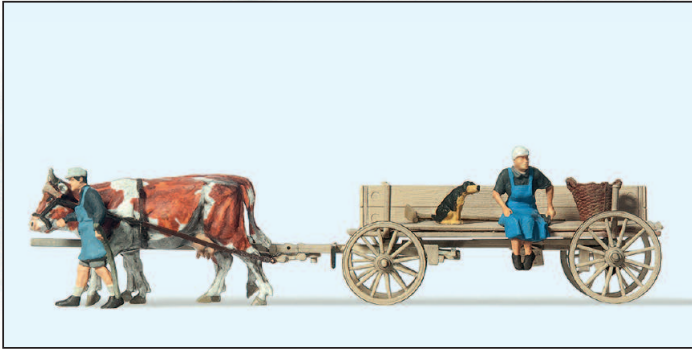

30398 Winzerwagen stehend. Fertigmodell □ Wine wagon standing. Ready-made model

30411 Kastenwagen. Bauer, 2 Pferde, Ladung. Fertigmodell. □ Box wagon. Farmer, 2 horses, load. Ready-made model

Gespanne H0 – Die neue Generation.
Maßstab 1:87. Fertigmodelle. Aus Kunststoff.

Carriages H0 – The new generation.
1/87 scale. Ready-made models. Made of plastic.

H0 1:87

30412 Bauernwagen. 2 Bauersleute. 2 Kühe. Hund. Fertigmodell Farm wagon. 2 farmers. 2 cows. Dog. Ready-made model