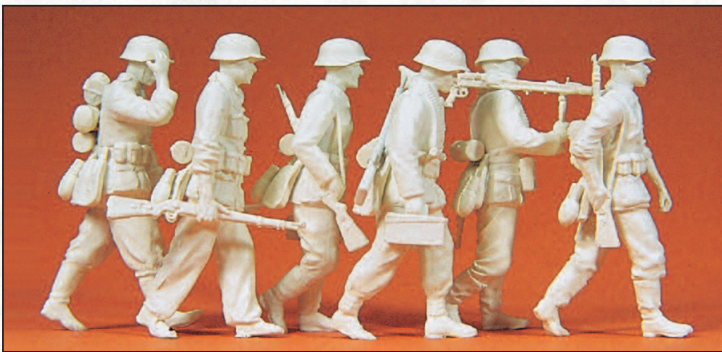

64013 Vorgehende Grenadiere mit MG. Deutsches Reich 1939-45. 6 unbemalte Miniaturfiguren. Zubehor. Bausatz. Figuren: Materialfarbe grau
□ Advancing grenadiers with MG. The German Reich 1939-45. 6 unpainted miniature figures. Accessories. Kit. Figures: Material in grey colour