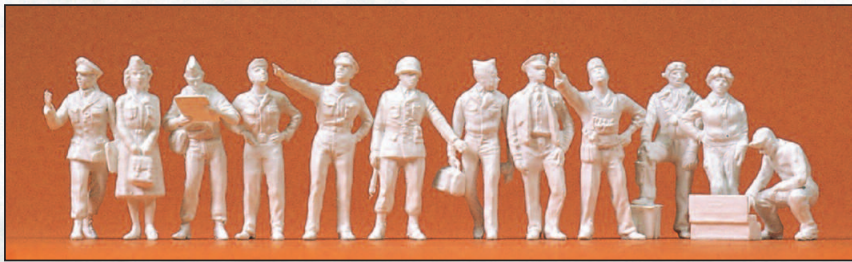

72502 Piloten. Bodenpersonal. US Army Air Force 1942-45. 12 unbemalte Miniaturfiguren. Bausatz. Figuren: Materialfarbe weiß □ Pilots. Ground crew. US Army Air Force 1942-45. 12 unpainted miniature figures. Kit. Figures: Material in white colour